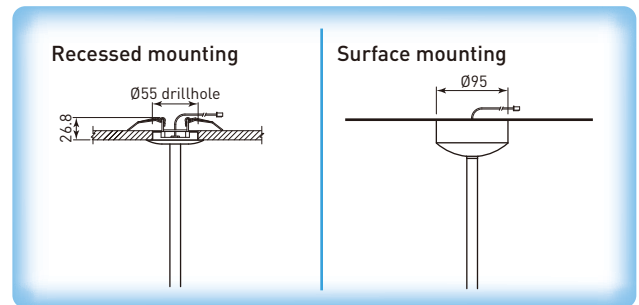

Long Neck Xlens 3LN LED Swivel Spotlight SWPL20-248 & SWPL45-248

- 7.5W
- With 25° optic lens & glass diffuser
- With LD700.3 LED driver

Illustration	Article Code	Model	Light color	Flux (lm)	Efficacy (lm/watt)	
<p>RCL-SWPL20-248ABN</p>		<ul style="list-style-type: none"> • With long neck 200mm L. • Recessed mounting, Ø55 drillhole 				
	08.029248.221	RCL-SWPL20-248NB-CW	cool white	599	89.6	
	08.029248.411	RCL-SWPL20-248ABN-WW	warm white	524	78.3	
			<ul style="list-style-type: none"> • Surface mounting 			
	08.049248.221	SCL-SWPL20-248NB-CW	cool white	599	89.6	
	08.049248.411	SCL-SWPL20-248ABN-WW	warm white	524	78.3	
<p>SCL-SWPL45-248NB</p>		<ul style="list-style-type: none"> • With long neck 450mm L. • Recessed mounting, Ø55 drillhole 				
	08.030248.221	RCL-SWPL45-248NB-CW	cool white	599	89.6	
	08.030248.411	RCL-SWPL45-248ABN-WW	warm white	524	78.3	
			<ul style="list-style-type: none"> • Surface mounting 			
	08.050248.221	SCL-SWPL45-248NB-CW	cool white	599	89.6	
	08.050248.411	SCL-SWPL45-248ABN-WW	warm white	524	78.3	